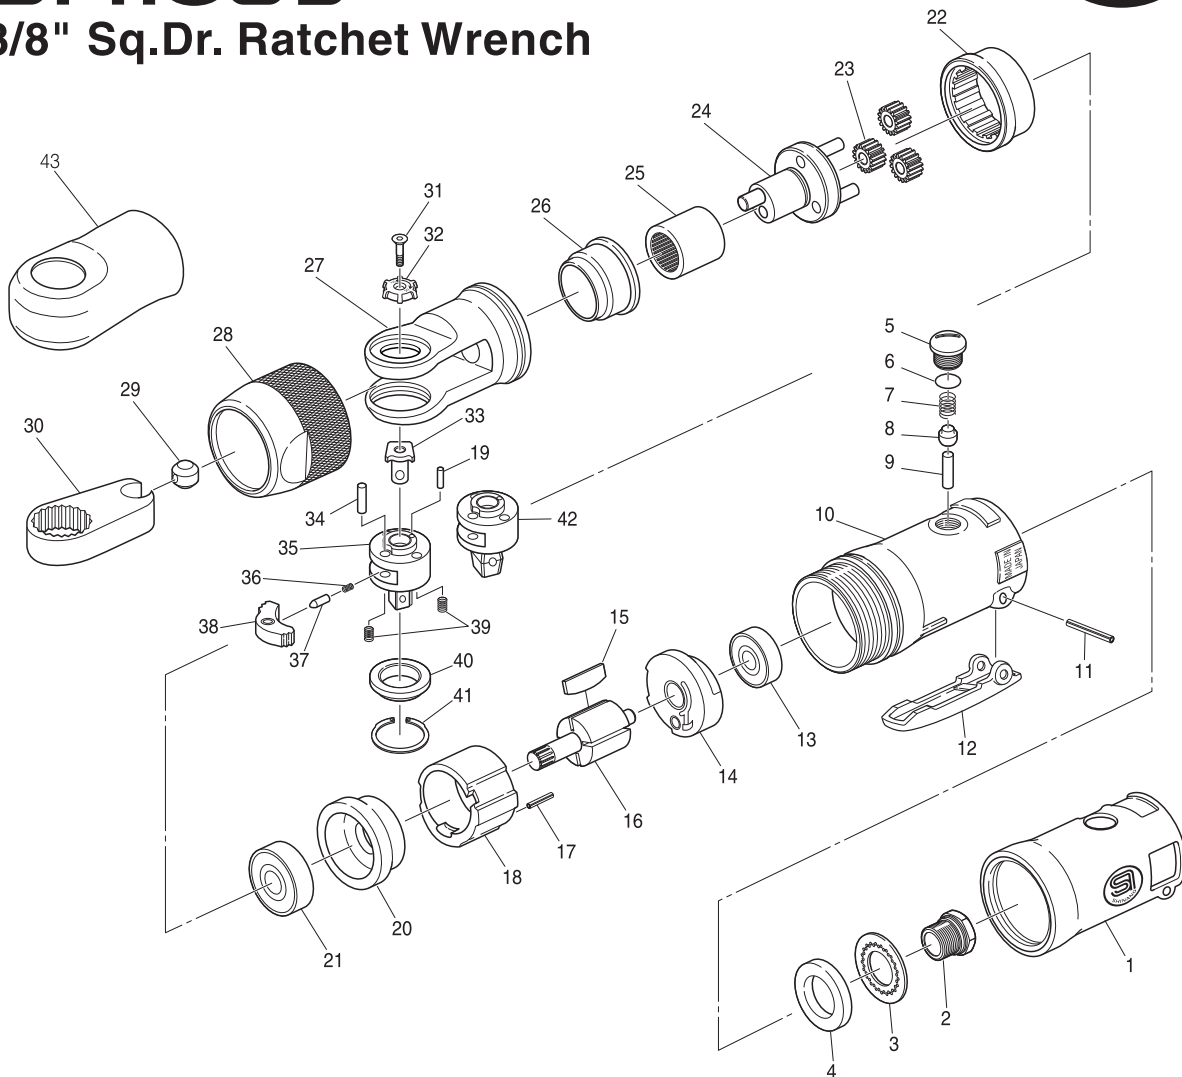

SI-1107B

1/4" Sq.Dr. Ratchet Wrench

SI-1108B

3/8" Sq.Dr. Ratchet Wrench

Ref. No.	Parts No.	Description	Q'ty	Ref. No.	Parts No.	Description	Q'ty
1	1313-3	Housing Cover	1	23	310-12	Planet Gear	3
2	1310-15	Inlet Bushing	1	24	1313-11	Crank Shaft incl. Planet Pins(310-19x3)	1
3	310Q-2	Silencer	1	25	HK1210	Needle Bearing	1
4	310Q-4	Muffler	1	26	1313-12	Needle Housing	1
5	800-14	Valve Screw	1	27	1311-2A	Ratchet Housing	1
6	S-9	O-Ring	1	28	1312-6	Lock Ring	1
7	670-49	Valve Spring	1	29	1310-20	Drive Bushing	1
8	300-10	Valve	1	30	1310-23	Yoke	1
9	310-4S	Valve Pin	1	31	Y-M30---60	Counter Sink	1
10	1313-1	Motor Housing incl.Bush(310-1S)	1	32	1310-6	Reverse Dial	1
11	30-22	Roll Pin (3ø-22mm)	1	33	1310-5	Reverse Shaft	1
12	1313-9	Throttle Lever	1	34	1310-26	Dowel Pin	1
13	696-ZZ	Ball Bearing	1	35	1312-12	1/4" Sq. Anvil	1
14	1313-6	Rear Plate	1	36	310-34	Reverse Spring	1
15	1313-5	Rotor Blade	4	37	310-16	Reverse Pin	1
16	1313-2	Rotor	1	38	1310-21	Ratchet Pawl	1
17	20-12	Roll Pin (2ø-12mm)	1	39	1310-24	Thrust Washer Spring	2
18	1313-4	Cylinder	1	40	1310-22	Thrust Washer	1
19	20-5	Roll Pin (2ø-5mm)	1	41	1313-30	Retaining Ring	1
20	1313-7	Front Plate	1	★ 42	1310W-1	3/8" Sq. Wobble Anvil	1
21	608-ZZ	Ball Bearing	1	43	1313-23R	Boot	1
22	1313-8	Internal Gear	1				